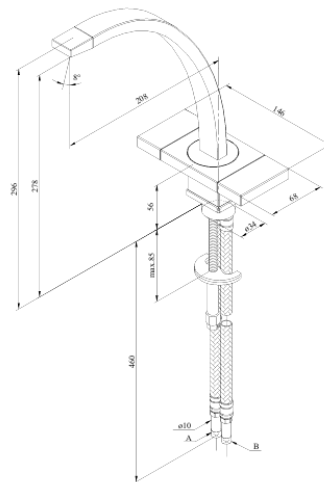

G-Type

Kitchen Mixer

Article no.: 720006600

Finish: Steel

Series: G-Type

VVS no.:

EAN no.:

5708516571216

Standard features:

Ceramic head part
Swivel spout
120° swivel limitation
2 handle

Product features

FM Mattsson Mora Group Denmark
Abildager 26 A, 2605 Brøndby, Denmark
Østbirkvej 2, 5240 Odense NØ, Denmark